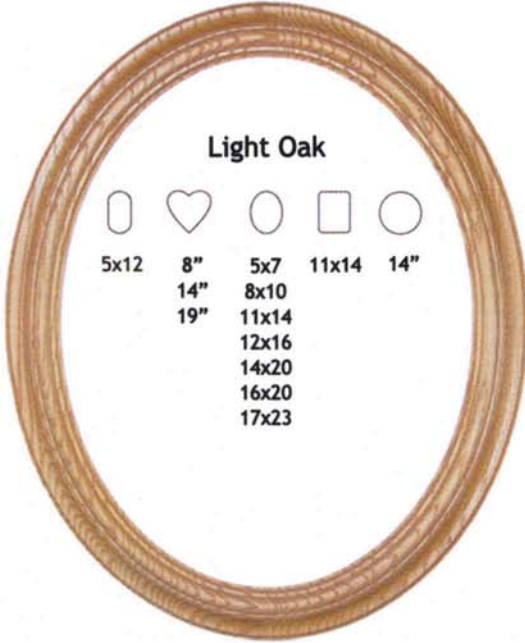

CLASSIC

Frames

Unique

Style 1

Style 2

Profile width proportional to frame size. Product description refers to color not wood species.

Style 7 MO

Style 7 CH

CLASSIC

Frames

Enhance

Style 8

Style 9

Profile width proportional to frame size. Product description refers to color not wood species.

Style 10

Style 11