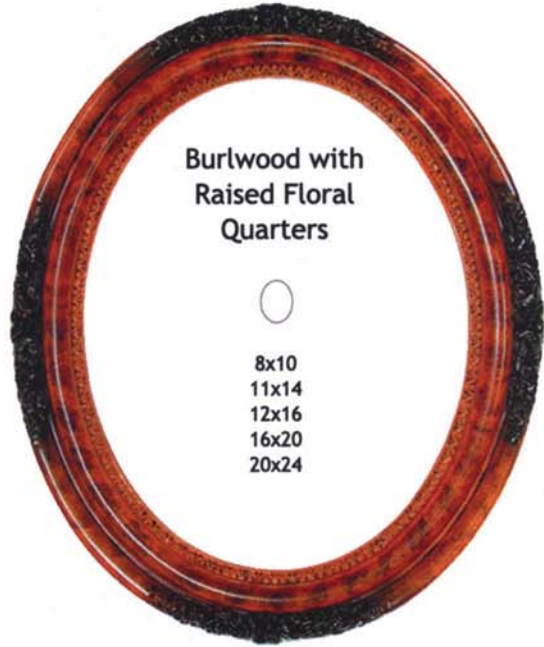

CLASSIC

Frames

Protect

Style 18 BWD

Style 19 BWD

Burlwood with
Raised Floral
Perimeter

11x14
16x20

Burlwood with
Raised Floral
Quarters

8x10
11x14
12x16
16x20
20x24

Profile width proportional to frame size. Product description refers to color not wood species.

Style 9

Style 11

Mahogany

11x14 5x12

Rosewood

11x14 5x12