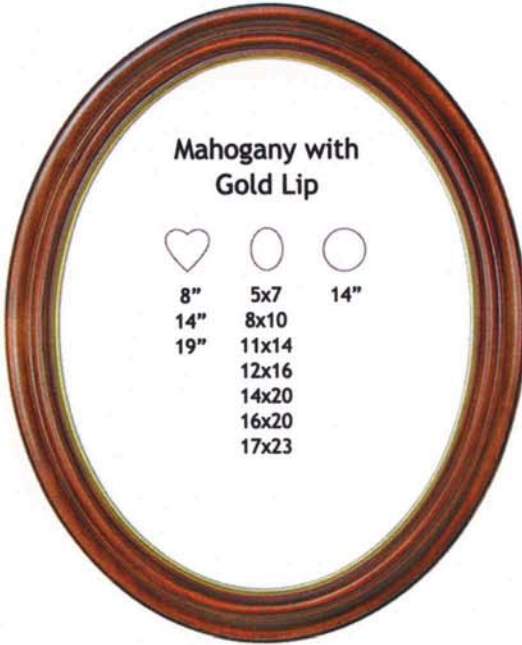

CLASSIC

Frames

Unique

Style 1

Style 2

Profile width proportional to frame size. Product description refers to color not wood species.

Style 7 MO

Style 7 CH

CLASSIC

Frames

Enhance

Style 8

Style 9

Profile width proportional to frame size. Product description refers to color not wood species.

Style 10

Style 11

CLASSIC

Frames

Elegant

Style 12 ROS

Style 14 ROS

Profile width proportional to frame size. Product description refers to color not wood species.

Style 15 ROS

Style 17 ROS