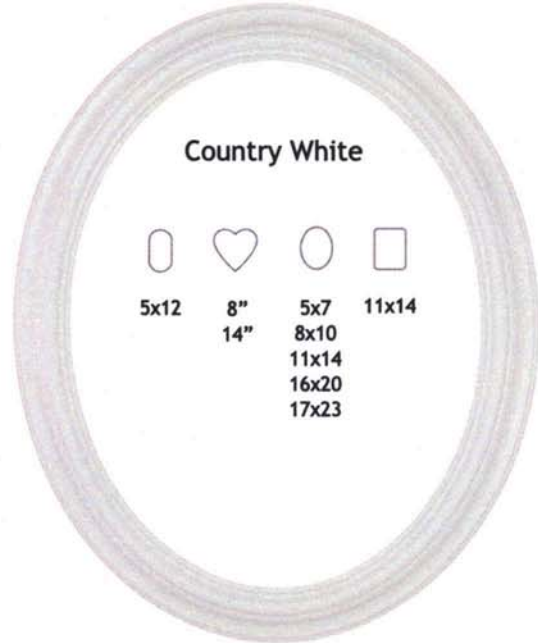

8x10
11x14
12x16
16x20
20x24

Profile width proportional to frame size. Product description refers to color not wood species.

Style 9

Style 11

Mahogany

11x14 5x12

Rosewood

11x14 5x12

CLASSIC

Frames

Versatile

Style 24 ROS

Style 3

Rosewood with Ornaments

8x10
11x14
16x20
20x24

Country White

5x12

8"
14"

5x7
8x10
11x14
16x20
17x23

11x14

Profile width proportional to frame size. Product description refers to color not wood species.

Style 5 SW

Style 7 WW

Simply White