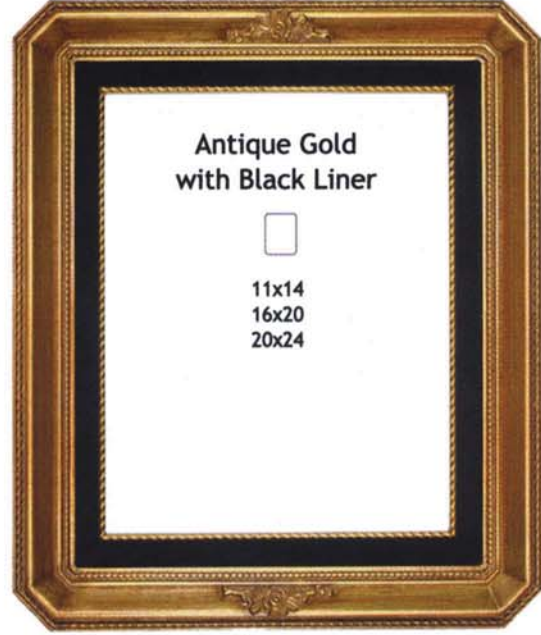

Versatile

Style 23 AG

Style 24 AG

Antique Gold

8x10
11x14
12x16
16x20

Antique Gold
with Ornaments

8x10
11x14
16x20
20x24

Profile width proportional to frame size. Product description refers to color not wood species.

PREMIER

Frames

Creative

Style 30 CH

Style 30 AG

Cherry with
Black Liner

11x14
16x20
20x24

Antique Gold
with Black Liner