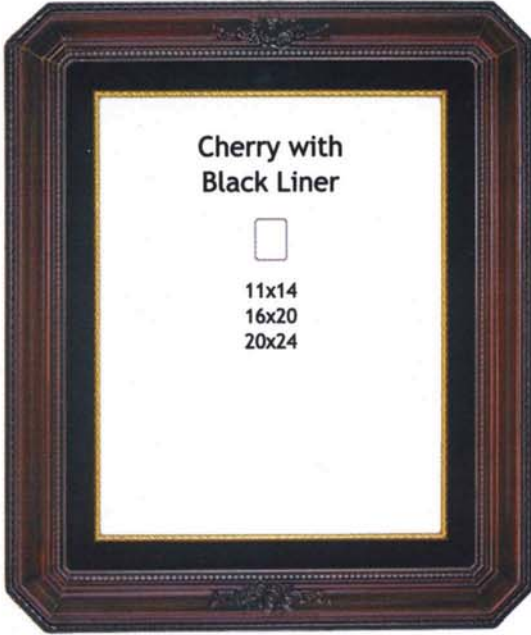

PREMIER

Frames

Creative

Style 30 CH

Style 30 AG

Cherry with
Black Liner

11x14
16x20
20x24