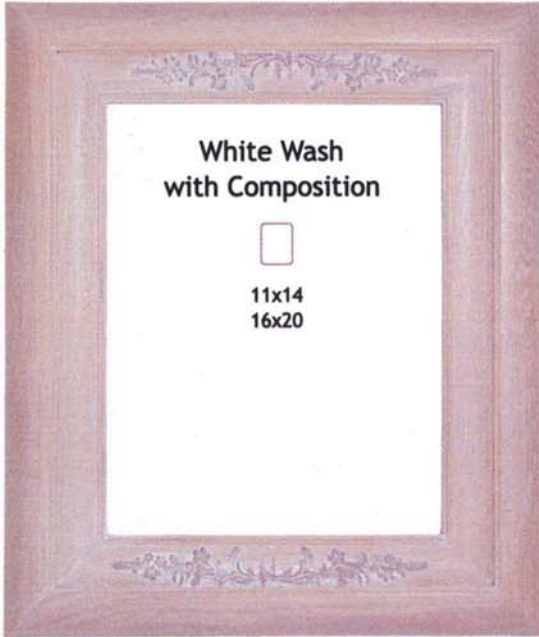

PREMIER
Frames

Quality

Style 31 WW

Profile width proportional to frame size. Product description refers to color not wood species.