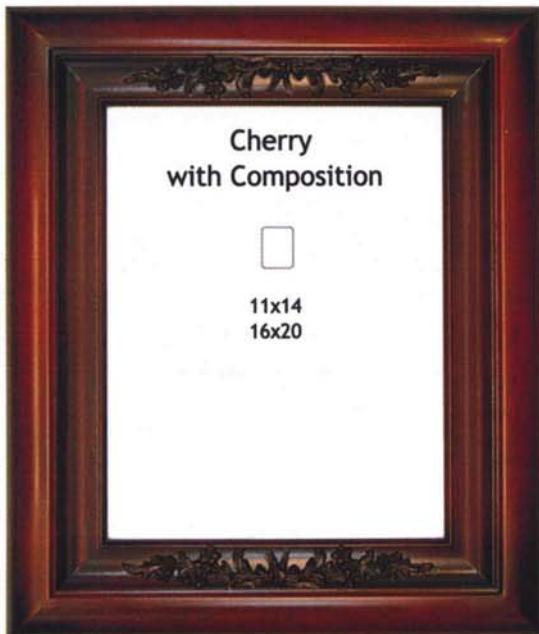

Cherry
with Composition

11x14
16x20