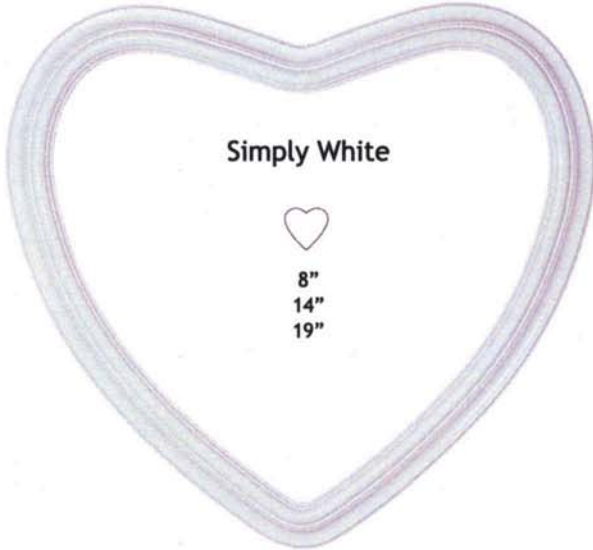

Profile width proportional to frame size. Product description refers to color not wood species.

Style 19 AW

Style 22 CW

CLASSIC

Frames

Quality

Style 6 SW

Style 24 AW

Profile width proportional to frame size. Product description refers to color not wood species.

Style 5 SB

Style 22 CB

CLASSIC

Frames

Style

Style 6 SB

Style 4 AS