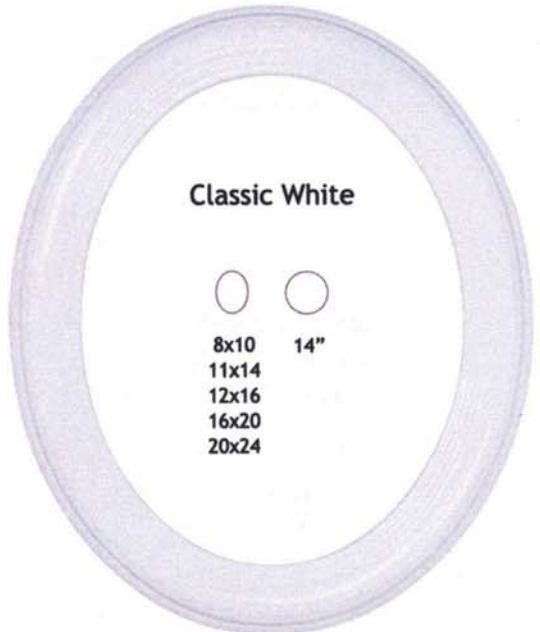

CLASSIC

Frames

Creative

Profile width proportional to frame size. Product description refers to color not wood species.

Style 22 CW