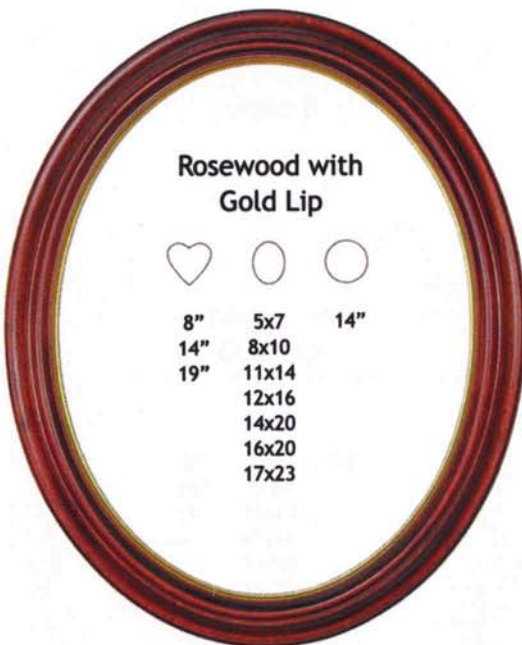

CLASSIC

Frames

Enhance

Style 8

Style 9

Profile width proportional to frame size. Product description refers to color not wood species.

Style 10

Style 11