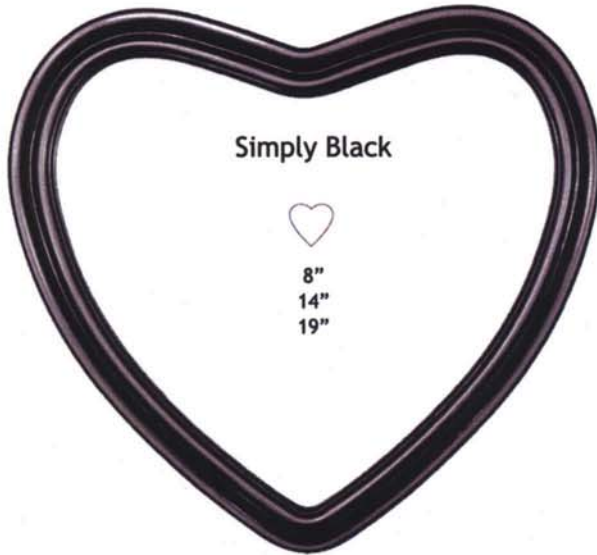

Profile width proportional to frame size. Product description refers to color not wood species.

Style 5 SB

Style 22 CB

CLASSIC

Frames

Style

Style 6 SB

Style 4 AS

Simply Black

8"
14"
19"

Ornate Antique Silver

5x7
8x10
11x14

Profile width proportional to frame size. Product description refers to color not wood species.

Style 5 SS

Style 14 AS

Simply Silver