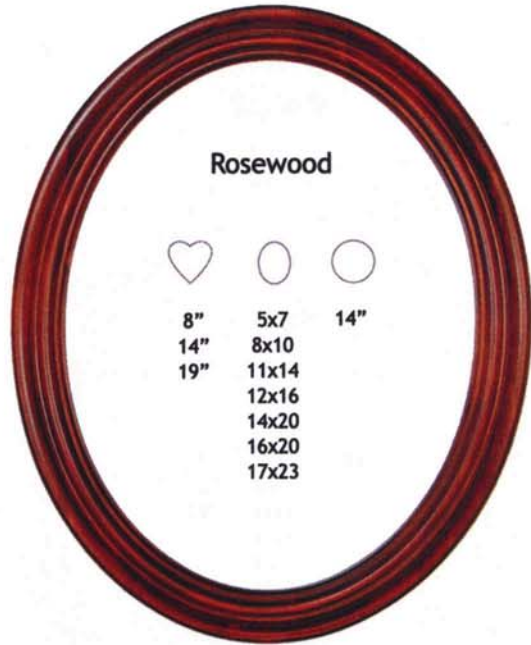

CLASSIC

Frames

Enhance

Style 8

Style 9

Profile width proportional to frame size. Product description refers to color not wood species.

Style 10

Style 11

CLASSIC

Frames

Elegant

Style 12 ROS

Style 14 ROS

Profile width proportional to frame size. Product description refers to color not wood species.

Style 15 ROS

Style 17 ROS