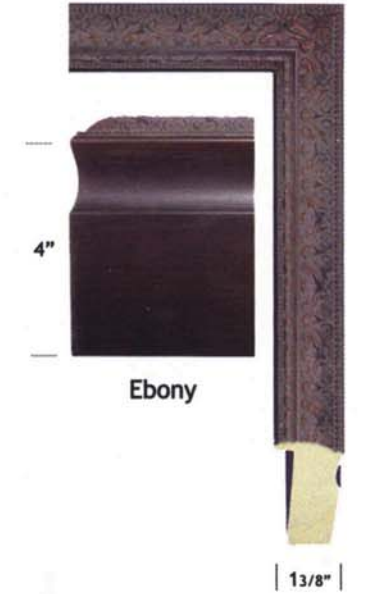

Style 50 AS

Style 50 AG

Style 50 EB