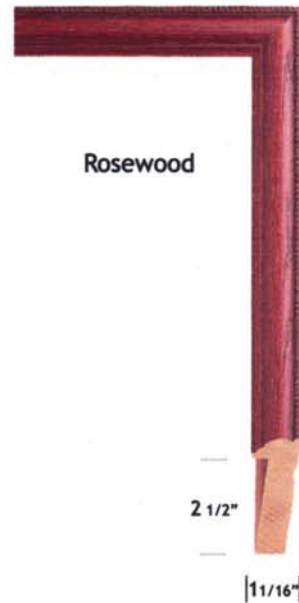

## Shadow Boxes

*Versatile*

Style 52 BLK

Style 80 MO

Style 80 ROS

Product description refers to color not wood species

Style 81 SG

Style 81 SS