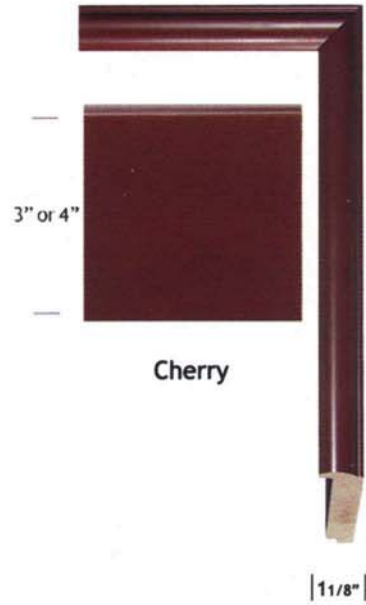

PREMIER CUSTOM

Shadow Boxes

*Protect*

Style 36 AS

Style 36 BL

Style 36 CH

Product description refers to color not wood species

Style 50 AS